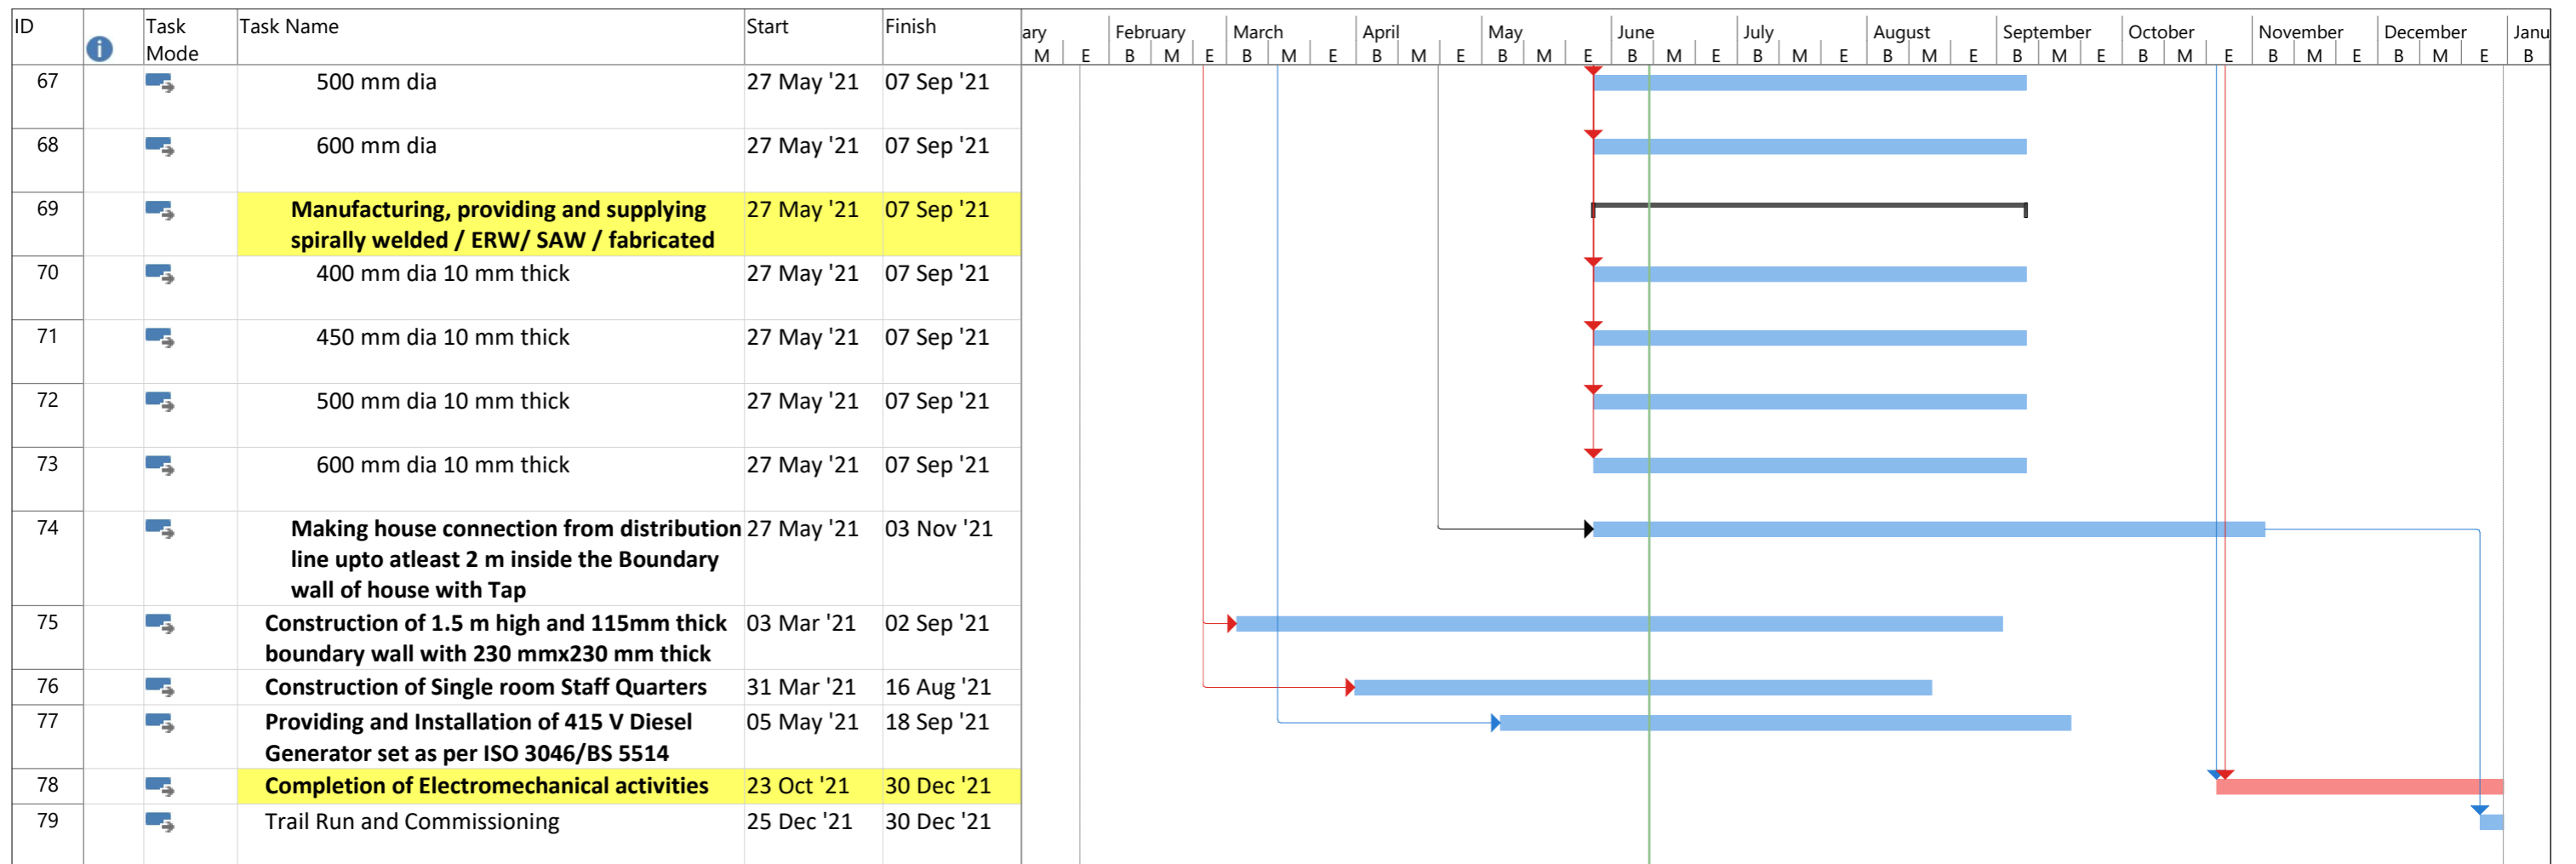

Project: MS Project.mpp Date: 10 Jun '21	Task		Inactive Task		Manual Summary Rollup		External Milestone		Manual Progress	
	Split		Inactive Milestone		Manual Summary		Deadline			
	Milestone		Inactive Summary		Start-only		Critical			
	Summary		Manual Task		Finish-only		Critical Split			
	Project Summary		Duration-only		External Tasks		Progress			